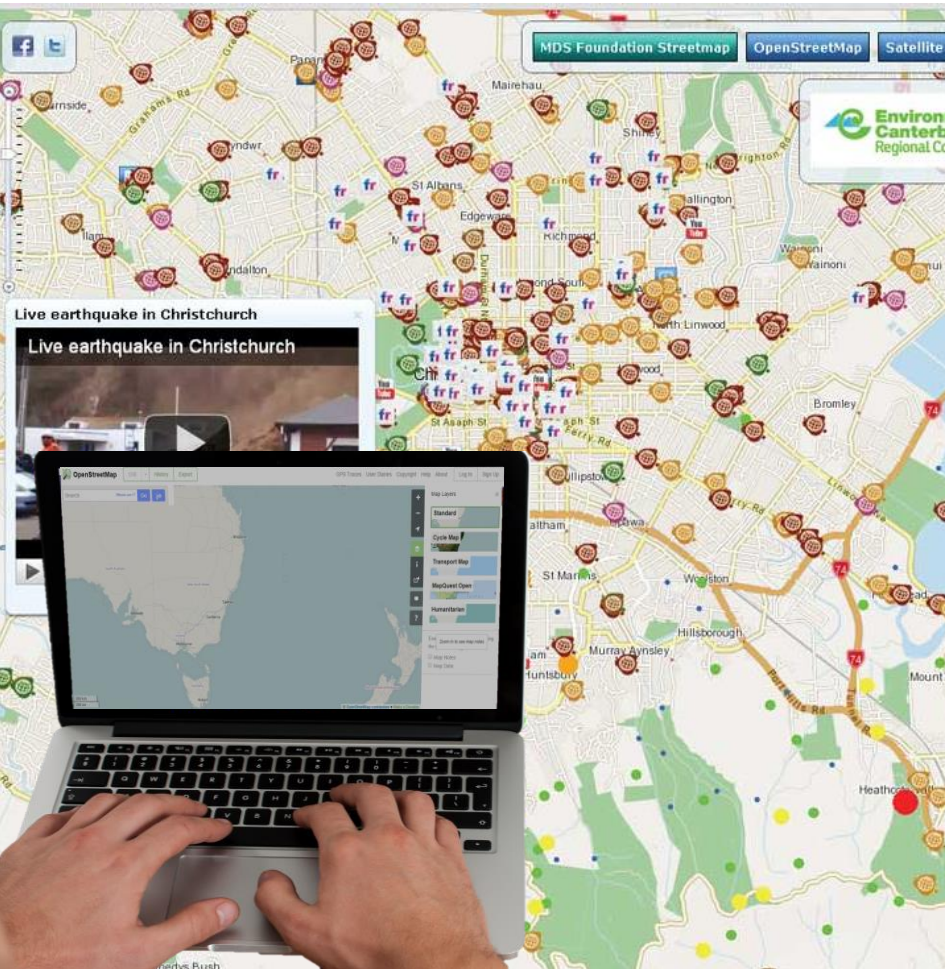

bushfire&natural
HAZARDSCRC

Business
Cooperative Research
Centres Programme

Billy Haworth

E: billy.haworth@sydney.edu.au

Web: www.billyhaworth.com

Twitter: @BillyTusker